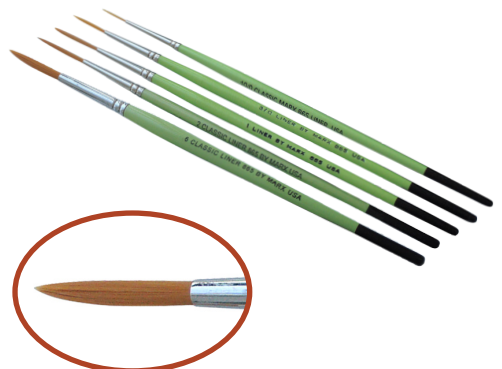

## Pony Hair Round Artist Brushes

Inexpensive disposable pony hair brush with a black plastic handle.

Part #	Trim	Size	Overall Length	Diameter
◆ 6021-01000	3/8"	1	7"	.078"
◆ 6021-02000	3/8"	2	7"	.094"
◆ 6021-03000	1/2"	3	7"	.125"
◆ 6021-05000	9/16"	5	7"	.166"
◆ 6021-06000	5/8"	6	7"	.177"

## Camel Hair Round Artist Brushes

Great wood handle detail brush that is terrific for painting, adhesive applications and general touch-up work. Many sizes available.

Part #	Trim	Size	Overall Length	Diameter
◆ 6020-01000	3/8"	1	7"	.078"
◆ 6020-02000	3/8"	2	7"	.094"
◆ 6020-03000	7/16"	3	7"	.125"
◆ 6020-04000	1/2"	4	7-3/8"	.158"
◆ 6020-05000	9/16"	5	7-3/8"	.166"
◆ 6020-06000	5/8"	6	7-3/8"	.177"
◆ 6020-07000	3/4"	7	7-3/8"	.186"
◆ 6020-08000	7/8"	8	7-3/8"	.197"
◆ 6020-09000	7/8"	9	7-5/8"	.215"
◆ 6020-10000	1"	10	8-1/4"	.236"
◆ 6020-11000	1"	11	8-1/4"	.240"
◆ 6020-12000	1"	12	8-1/4"	.260"

## Camel Hair Flat Artist Brushes

Camel hair flat brush with a natural wood handle. Works well for dusting parts and applying paint, adhesives and a wide variety of touch-up work.

Part #	Trim	Size	Overall Length	Brush Face (W)
◆ 0790-00012	1/4"	1/8"	6-5/8"	1/4"
◆ 0790-00025	7/16"	1/4"	6-5/8"	5/16"
◆ 0790-00037	1/2"	3/8"	7"	3/8"
◆ 0790-00050	5/8"	1/2"	7-3/8"	1/2"
◆ 0790-00062	3/4"	5/8"	7-1/2"	5/8"
◆ 0790-00075	1"	3/4"	7-1/2"	7/8"
◆ 0790-01000	1-1/4"	1"	7-3/4"	1-1/8"
◆ 0790-01050	1-3/8"	1-1/2"	8"	1-3/4"

## Gold Taklon Round Artist Brushes

The perfect round brush, great for sign painting, striping and detailing work, with a full body and a fine tip. Lacquered wood handle with a seamless ferrule.

Part #	Trim	Size	Overall Length	Diameter
0865-00100	1/2"	10/0	7-1/8"	.025"
0865-00300	21/32"	3/0	7-3/8"	.048"
0865-01000	7/8"	1	7-7/16"	.065"
0865-02000	15/16"	2	7-7/16"	.065"
0865-03000	1-1/16"	3	7-3/4"	.075"
0865-04000	1-3/32"	4	8-1/8"	.075"
0865-06000	1-5/32"	6	8-3/8"	.135"