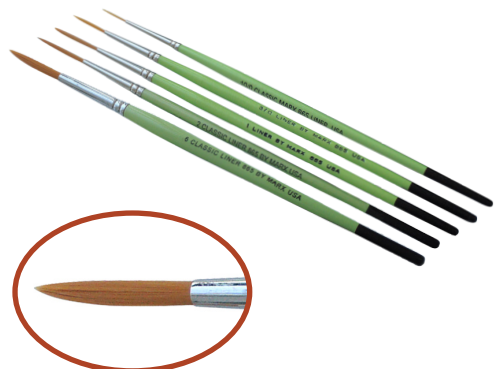

Pony Hair Round Artist Brushes

Inexpensive disposable pony hair brush with a black plastic handle.

Part #	Trim	Size	Overall Length	Diameter
◆ 6021-01000	3/8"	1	7"	.078"
◆ 6021-02000	3/8"	2	7"	.094"
◆ 6021-03000	1/2"	3	7"	.125"
◆ 6021-05000	9/16"	5	7"	.166"
◆ 6021-06000	5/8"	6	7"	.177"

Camel Hair Round Artist Brushes

Great wood handle detail brush that is terrific for painting, adhesive applications and general touch-up work. Many sizes available.

Part #	Trim	Size	Overall Length	Diameter
◆ 6020-01000	3/8"	1	7"	.078"
◆ 6020-02000	3/8"	2	7"	.094"
◆ 6020-03000	7/16"	3	7"	.125"
◆ 6020-04000	1/2"	4	7-3/8"	.158"
◆ 6020-05000	9/16"	5	7-3/8"	.166"
◆ 6020-06000	5/8"	6	7-3/8"	.177"
◆ 6020-07000	3/4"	7	7-3/8"	.186"
◆ 6020-08000	7/8"	8	7-3/8"	.197"
◆ 6020-09000	7/8"	9	7-5/8"	.215"
◆ 6020-10000	1"	10	8-1/4"	.236"
◆ 6020-11000	1"	11	8-1/4"	.240"
◆ 6020-12000	1"	12	8-1/4"	.260"

Camel Hair Flat Artist Brushes

Camel hair flat brush with a natural wood handle. Works well for dusting parts and applying paint, adhesives and a wide variety of touch-up work.

Part #	Trim	Size	Overall Length	Brush Face (W)
◆ 0790-00012	1/4"	1/8"	6-5/8"	1/4"
◆ 0790-00025	7/16"	1/4"	6-5/8"	5/16"
◆ 0790-00037	1/2"	3/8"	7"	3/8"
◆ 0790-00050	5/8"	1/2"	7-3/8"	1/2"
◆ 0790-00062	3/4"	5/8"	7-1/2"	5/8"
◆ 0790-00075	1"	3/4"	7-1/2"	7/8"
◆ 0790-01000	1-1/4"	1"	7-3/4"	1-1/8"
◆ 0790-01050	1-3/8"	1-1/2"	8"	1-3/4"

Gold Taklon Round Artist Brushes

The perfect round brush, great for sign painting, striping and detailing work, with a full body and a fine tip. Lacquered wood handle with a seamless ferrule.

Part #	Trim	Size	Overall Length	Diameter
0865-00100	1/2"	10/0	7-1/8"	.025"
0865-00300	21/32"	3/0	7-3/8"	.048"
0865-01000	7/8"	1	7-7/16"	.065"
0865-02000	15/16"	2	7-7/16"	.065"
0865-03000	1-1/16"	3	7-3/4"	.075"
0865-04000	1-3/32"	4	8-1/8"	.075"
0865-06000	1-5/32"	6	8-3/8"	.135"