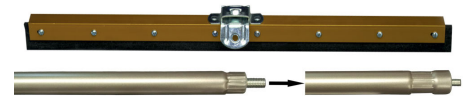

Speed Squeegee® Speedy Pak™ — Squeegee Head and Handle Combination

Combines a range of our best-selling squeegee heads with a sectional handle in a convenient package. Speed Squeegee® has a steel socket that accepts any Speed Sweep® bolt-in handle, providing a positive connection that won't come loose. Available in a full range of styles; zinc-plated steel and anodized aluminum frames, straight and curved, with stiff EPDM Rubber or softer Moss Rubber blades for superior surface contact.

Features

- Straight heavy duty steel with tough EPDM rubber blade
- Curved heavy duty steel
- Flex Squeegee™ steel frame with double moss rubber blade
- Flip Flop® aluminum frame with split EPDM rubber blade
- Straight aluminum frame with pliable, non-marking blade
- Curved aluminum frame

Benefits

- Long wearing under heavy use
- Curved frame improves water retention
- Excellent floor contact for reduced drying time
- Special socket allows forward and backward strokes in obstructed areas
- Lightweight alternative with anodized aluminum frame

Fine Duty — Moss Rubber Blade

Part #	Blade Material	Frame Type	Handle	Size	Frame Material
M625183	Moss rubber	Straight, heavy duty	Steel/steel sectional	18"	Plated Steel
M625243	Moss rubber	Straight, heavy duty	Wood/steel sectional	24"	Plated Steel
M625303	Moss rubber	Straight, heavy duty	Steel/steel sectional	30"	Plated Steel
M625363	Moss rubber	Straight, heavy duty	Wood/steel sectional	36"	Plated Steel