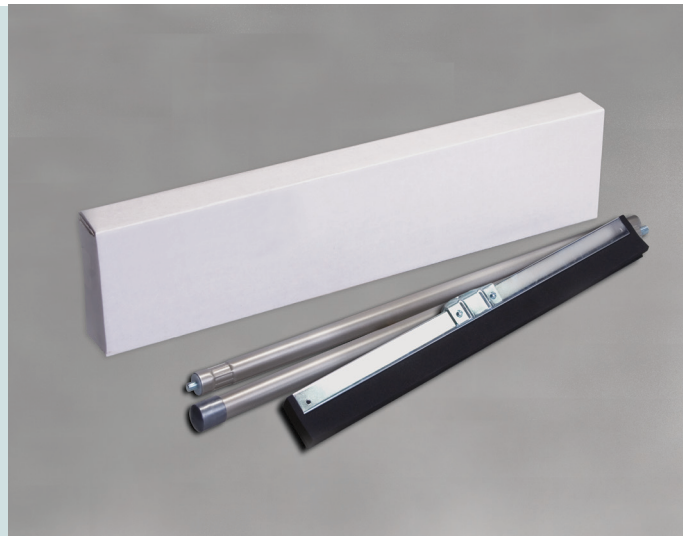

Speed Squeegee® Speedy Pak™ — Squeegee Head and Handle Combination

Combines a range of our best-selling squeegee heads with a sectional handle in a convenient package. Speed Squeegee® has a steel socket that accepts any Speed Sweep® bolt-in handle, providing a positive connection that won't come loose. Available in a full range of styles; zinc-plated steel and anodized aluminum frames, straight and curved, with stiff EPDM Rubber or softer Moss Rubber blades for superior surface contact.

Features

- Straight heavy duty steel with tough EPDM rubber blade
- Curved heavy duty steel
- Flex Squeegee™ steel frame with double moss rubber blade
- Flip Flop® aluminum frame with split EPDM rubber blade
- Straight aluminum frame with pliable, non-marking blade
- Curved aluminum frame

Benefits

- Long wearing under heavy use
- Curved frame improves water retention
- Excellent floor contact for reduced drying time
- Special socket allows forward and backward strokes in obstructed areas
- Lightweight alternative with anodized aluminum frame

Fine Duty — Moss Rubber Blade

Part #	Blade Material	Frame Type	Handle	Size	Frame Material
M625183	Moss rubber	Straight, heavy duty	Steel/steel sectional	18"	Plated Steel
M625243	Moss rubber	Straight, heavy duty	Wood/steel sectional	24"	Plated Steel
M625303	Moss rubber	Straight, heavy duty	Steel/steel sectional	30"	Plated Steel
M625363	Moss rubber	Straight, heavy duty	Wood/steel sectional	36"	Plated Steel