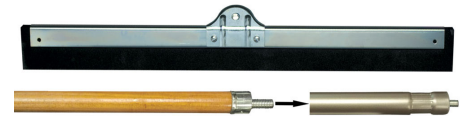

Speed Squeegee® Speedy Pak™ — Squeegee Head and Handle Combination

Combines a range of our best-selling squeegee heads with a sectional handle in a convenient package. Speed Squeegee® has a steel socket that accepts any Speed Sweep® bolt-in handle, providing a positive connection that won't come loose. Available in a full range of styles; zinc-plated steel and anodized aluminum frames, straight and curved, with stiff EPDM Rubber or softer Moss Rubber blades for superior surface contact.

Features

- Straight heavy duty steel with tough EPDM rubber blade
- Curved heavy duty steel
- Flex Squeegee™ steel frame with double moss rubber blade
- Flip Flop® aluminum frame with split EPDM rubber blade
- Straight aluminum frame with pliable, non-marking blade
- Curved aluminum frame

Benefits

- Long wearing under heavy use
- Curved frame improves water retention
- Excellent floor contact for reduced drying time
- Special socket allows forward and backward strokes in obstructed areas
- Lightweight alternative with anodized aluminum frame

Fine Duty — Moss Rubber Blade

Part #	Blade Material	Frame Type	Handle	Size	Frame Material
M625183	Moss rubber	Straight, heavy duty	Steel/steel sectional	18"	Plated Steel
M625243	Moss rubber	Straight, heavy duty	Wood/steel sectional	24"	Plated Steel
M625303	Moss rubber	Straight, heavy duty	Steel/steel sectional	30"	Plated Steel
M625363	Moss rubber	Straight, heavy duty	Wood/steel sectional	36"	Plated Steel