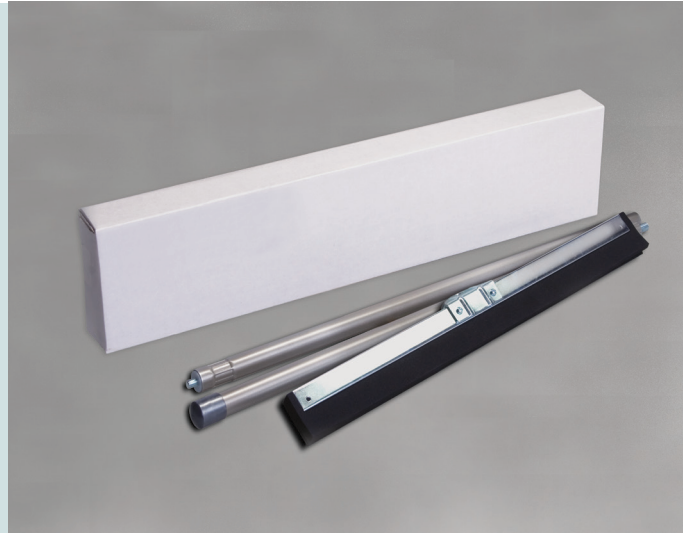

Speed Squeegy® Speedy Pak™

Speed Squeegy® has a steel socket that accepts any Speed Sweep® bolt-in handle, providing a positive connection that won't come loose. Available in a full range of styles; zinc plated steel and anodized aluminum frames, straight and curved, with stiff neoprene or specialty blades for superior surface contact.

Features

- Straight heavy duty steel with tough neoprene blade
- Curved heavy duty steel
- Flex Squeegy™ steel frame with double moss rubber blade
- Flip Flop® aluminum frame with split neoprene blade
- Straight aluminum frame with pliable, non-marking blade
- Curved aluminum frame

Benefits

- Long wearing under heavy use
- Curved frame improves water retention
- Excellent floor contact for reduced drying time
- Special socket allows forward and backward strokes in obstructed areas
- Light weight alternative with anodized aluminum frame

Fine Duty—Moss Rubber Blade

Part #	Blade Material	Frame Type	Handle	Size	Frame Material
M625183	Moss rubber	Straight, heavy duty	Steel/steel sectional	18"	Plated Steel
M625243	Moss rubber	Straight, heavy duty	Wood/steel sectional	24"	Plated Steel
M625303	Moss rubber	Straight, heavy duty	Steel/steel sectional	30"	Plated Steel
M625363	Moss rubber	Straight, heavy duty	Wood/steel sectional	36"	Plated Steel