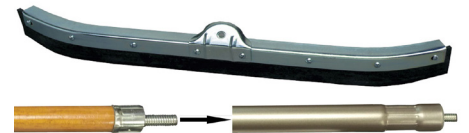

Average Duty—Neoprene Blade

Part #	Blade Material	Frame Type	Handle	Size	Frame Material
M629183	Neoprene	Straight	Steel/steel sectional	18"	Aluminum
M629248	Neoprene	Straight	Steel/steel sectional	24"	Aluminum
M627304	Neoprene	Flip flop, split blade	Wood/steel sectional	30"	Aluminum
M624364	Neoprene	Curved	Wood/steel sectional	36"	Aluminum
M629368	Neoprene	Straight	Steel/steel sectional	36"	Aluminum
		Flip flop, split blade