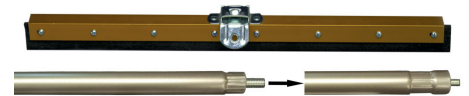

Speed Squeegy® Speedy Pak™

Speed Squeegy® has a steel socket that accepts any Speed Sweep® bolt-in handle, providing a positive connection that won't come loose. Available in a full range of styles; zinc plated steel and anodized aluminum frames, straight and curved, with stiff neoprene or specialty blades for superior surface contact.

Features

- Straight heavy duty steel with tough neoprene blade
- Curved heavy duty steel
- Flex Squeegy™ steel frame with double moss rubber blade
- Flip Flop® aluminum frame with split neoprene blade
- Straight aluminum frame with pliable, non-marking blade
- Curved aluminum frame

Benefits

- Long wearing under heavy use
- Curved frame improves water retention
- Excellent floor contact for reduced drying time
- Special socket allows forward and backward strokes in obstructed areas
- Light weight alternative with anodized aluminum frame

Fine Duty—Moss Rubber Blade

Part #	Blade Material	Frame Type	Handle	Size	Frame Material
M625183	Moss rubber	Straight, heavy duty	Steel/steel sectional	18"	Plated Steel
M625243	Moss rubber	Straight, heavy duty	Wood/steel sectional	24"	Plated Steel
M625303	Moss rubber	Straight, heavy duty	Steel/steel sectional	30"	Plated Steel
M625363	Moss rubber	Straight, heavy duty	Wood/steel sectional	36"	Plated Steel