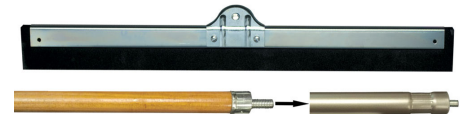

Speed Squeegy® Speedy Pak™

Speed Squeegy® has a steel socket that accepts any Speed Sweep® bolt-in handle, providing a positive connection that won't come loose. Available in a full range of styles; zinc plated steel and anodized aluminum frames, straight and curved, with stiff neoprene or specialty blades for superior surface contact.

Features

- Straight heavy duty steel with tough neoprene blade
- Curved heavy duty steel
- Flex Squeegy™ steel frame with double moss rubber blade
- Flip Flop® aluminum frame with split neoprene blade
- Straight aluminum frame with pliable, non-marking blade
- Curved aluminum frame

Benefits

- Long wearing under heavy use
- Curved frame improves water retention
- Excellent floor contact for reduced drying time
- Special socket allows forward and backward strokes in obstructed areas
- Light weight alternative with anodized aluminum frame

Fine Duty—Moss Rubber Blade

Part #	Blade Material	Frame Type	Handle	Size	Frame Material
M625183	Moss rubber	Straight, heavy duty	Steel/steel sectional	18"	Plated Steel
M625243	Moss rubber	Straight, heavy duty	Wood/steel sectional	24"	Plated Steel
M625303	Moss rubber	Straight, heavy duty	Steel/steel sectional	30"	Plated Steel
M625363	Moss rubber	Straight, heavy duty	Wood/steel sectional	36"	Plated Steel