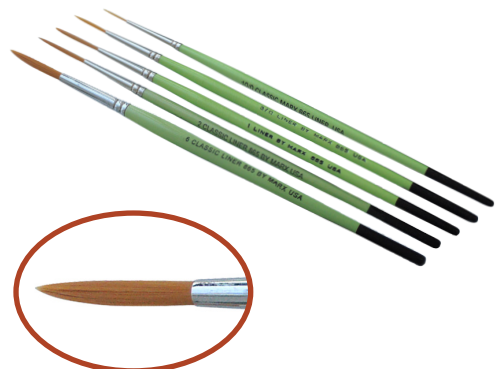

## Pony Hair Round Brushes

Inexpensive disposable pony hair brush with a black plastic handle.

Part #	Trim	Size	Overall Length	Diameter
◆ 6021-01000	3/8"	1	7"	.078"
◆ 6021-02000	3/8"	2	7"	.094"
◆ 6021-03000	1/2"	3	7"	.125"
◆ 6021-05000	9/16"	5	7"	.166"
◆ 6021-06000	5/8"	6	7"	.177"

## Camel Hair Round Brushes

Great wood handle detail brush that is terrific for painting, adhesive applications and general touch-up work. Wide variety of sizes available.

Part #	Trim	Size	Overall Length	Diameter
◆ 6020-01000	3/8"	1	7"	.078"
◆ 6020-02000	3/8"	2	7"	.094"
◆ 6020-03000	7/16"	3	7"	.125"
◆ 6020-04000	1/2"	4	7-3/8"	.158"
◆ 6020-05000	9/16"	5	7-3/8"	.166"
◆ 6020-06000	5/8"	6	7-3/8"	.177"
◆ 6020-07000	3/4"	7	7-3/8"	.186"
◆ 6020-08000	7/8"	8	7-3/8"	.197"
◆ 6020-09000	7/8"	9	7-5/8"	.215"
◆ 6020-10000	1"	10	8-1/4"	.236"
◆ 6020-11000	1"	11	8-1/4"	.240"
◆ 6020-12000	1"	12	8-1/4"	.260"

## Camel Hair Flat Brushes

Camel hair flat brush with a natural wood handle. Works well for dusting parts and applying paint, adhesives and a wide variety of touch-up work.

Part #	Trim	Size	Overall Length	Brush Face (W)
◆ 0790-00012	1/4"	1/8"	6-5/8"	1/4"
◆ 0790-00025	7/16"	1/4"	6-5/8"	5/16"
◆ 0790-00037	1/2"	3/8"	7"	3/8"
◆ 0790-00050	5/8"	1/2"	7-3/8"	1/2"
◆ 0790-00062	3/4"	5/8"	7-1/2"	5/8"
◆ 0790-00075	1"	3/4"	7-1/2"	7/8"
◆ 0790-01000	1-1/4"	1"	7-3/4"	1-1/8"
◆ 0790-01050	1-3/8"	1-1/2"	8"	1-3/4"

## Gold Taklon Round Brushes

The perfect round brush, great for sign painting, striping and detailing work, with a full body and a fine tip. Lacquered wood handle with a seamless ferrule.

Part #	Trim	Size	Overall Length	Diameter
0865-00100	1/2"	10/0	7-1/8"	.025"
0865-00300	21/32"	3/0	7-3/8"	.048"
0865-01000	7/8"	1	7-7/16"	.065"
0865-02000	15/16"	2	7-7/16"	.065"
0865-03000	1-1/16"	3	7-3/4"	.075"
0865-04000	1-3/32"	4	8-1/8"	.075"
0865-06000	1-5/32"	6	8-3/8"	.135"